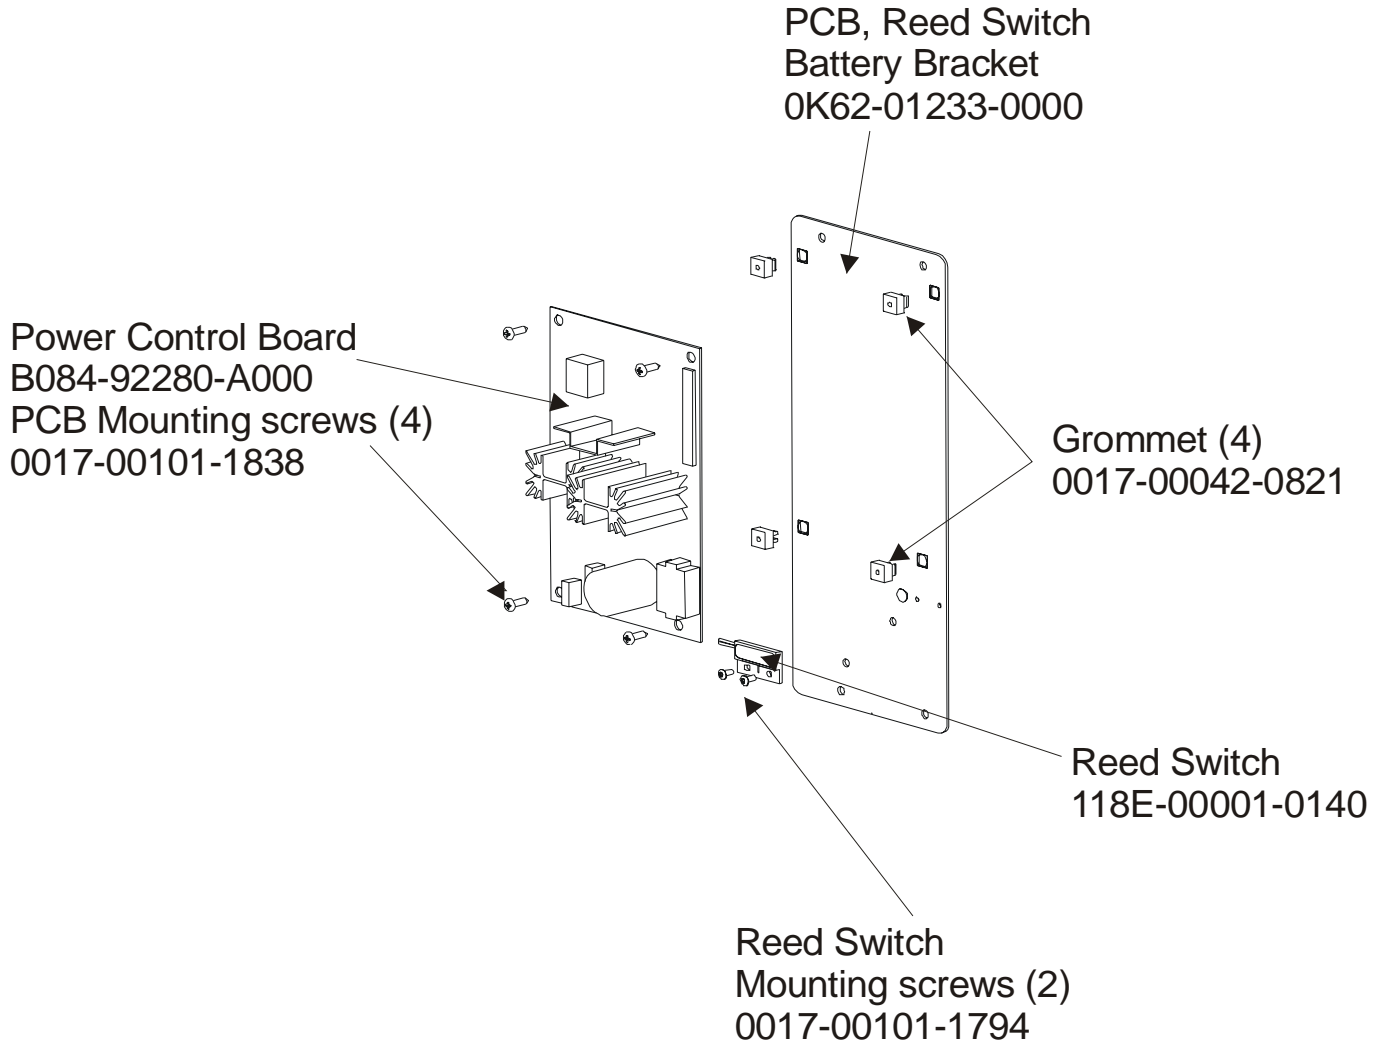

ARCTIC SILVER QUIET DRIVE 95XE
PCB, Battery, Reed Switch & Bracket

95XE-0XXX-04
S/N ALPHA CODE XWE